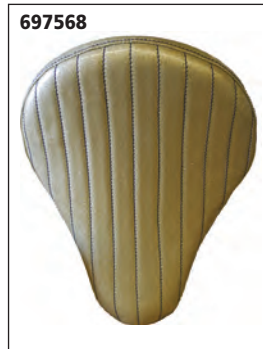

## Metal Flake Eliminator Solo Seats by LaRosa Design

The Eliminator metal flake solo seats are a retro kick back styling of the good old years. The seats are made of top quality grade vinyl with ultra comfortable high density foam mounted to a black powder coated carbon steel seat pan in two sizes. Includes front mount T-bar. Available in Tuck & Roll or Diamond Tuck stitching in a variety of metal flake colors including American Spirit design. Made in the USA. Universal fitment for most Harley models.

**NEW**

*LaRosa*  
design

**Metal Flake Eliminator Solo Seats by LaRosa Design**

The Eliminator metal flake solo seats are a retro kick back styling of the good old years. The seats are made of top quality grade vinyl with ultra comfortable high density foam mounted to a black powder coated carbon steel seat pan in two sizes. Includes front mount T-bar. Available in Tuck & Roll or Diamond Tuck stitching in a variety of metal flake colors including American Spirit design. Made in the USA. Universal fitment for most Harley models.

**Wide Eliminator seat 16" long by 12" wide:**

<b>697552</b>	Red Tuck & Roll	\$109.99
<b>697553</b>	Red Diamond Tuck	\$109.99
<b>697556</b>	Blue Tuck & Roll	\$109.99
<b>697557</b>	Blue Diamond Tuck	\$109.99
<b>697560</b>	Green Tuck & Roll	\$109.99
<b>697561</b>	Green Diamond Tuck	\$109.99
<b>697564</b>	White Tuck & Roll	\$109.99
<b>697565</b>	White Diamond Tuck	\$109.99
<b>697568</b>	Gold Tuck & Roll	\$109.99
<b>697569</b>	Gold Diamond Tuck	\$109.99
<b>697572</b>	Black Tuck & Roll	\$109.99
<b>697573</b>	Black Diamond Tuck	\$109.99
<b>697575</b>	American Spirit Tuck & Roll	\$119.99