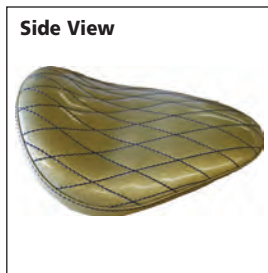

## Metal Flake Eliminator Solo Seats by LaRosa Design

The Eliminator metal flake solo seats are a retro kick back styling of the good old years. The seats are made of top quality grade vinyl with ultra comfortable high density foam mounted to a black powder coated carbon steel seat pan in two sizes. Includes front mount T-bar. Available in Tuck & Roll or Diamond Tuck stitching in a variety of metal flake colors including American Spirit design. Made in the USA. Universal fitment for most Harley models.

### Narrow Eliminator seat 13"long by 9"wide:

697550	Red Tuck & Roll	\$109.99
697551	Red Diamond Tuck	\$109.99
697554	Blue Tuck & Roll	\$109.99
697555	Blue Diamond Tuck	\$109.99
697558	Green Tuck & Roll	\$109.99
697559	Green Diamond Tuck	\$109.99
697562	White Tuck & Roll	\$109.99
697563	White Diamond Tuck	\$109.99
697566	Gold Tuck & Roll	\$109.99
697567	Gold Diamond Tuck	\$109.99
697570	Black Tuck & Roll	\$109.99
697571	Black Diamond Tuck	\$109.99
697574	American Spirit Tuck & Roll	\$119.99

**NEW**

*LaRosa*  
design

**Metal Flake Eliminator Solo Seats by LaRosa Design**

The Eliminator metal flake solo seats are a retro kick back styling of the good old years. The seats are made of top quality grade vinyl with ultra comfortable high density foam mounted to a black powder coated carbon steel seat pan in two sizes. Includes front mount T-bar. Available in Tuck & Roll or Diamond Tuck stitching in a variety of metal flake colors including American Spirit design. Made in the USA. Universal fitment for most Harley models.