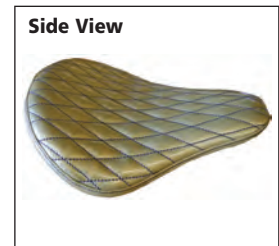

### Narrow Eliminator seat 13"long by 9"wide:

697550	Red Tuck & Roll	\$109.99
697551	Red Diamond Tuck	\$109.99
697554	Blue Tuck & Roll	\$109.99
697555	Blue Diamond Tuck	\$109.99
697558	Green Tuck & Roll	\$109.99
697559	Green Diamond Tuck	\$109.99
697562	White Tuck & Roll	\$109.99
697563	White Diamond Tuck	\$109.99
697566	Gold Tuck & Roll	\$109.99
697567	Gold Diamond Tuck	\$109.99
697570	Black Tuck & Roll	\$109.99
697571	Black Diamond Tuck	\$109.99
697574	American Spirit Tuck & Roll	\$119.99

**NEW**

*LaRosa*  
design

**Metal Flake Eliminator Solo Seats by LaRosa Design**

The Eliminator metal flake solo seats are a retro kick back styling of the good old years. The seats are made of top quality grade vinyl with ultra comfortable high density foam mounted to a black powder coated carbon steel seat pan in two sizes. Includes front mount T-bar. Available in Tuck & Roll or Diamond Tuck stitching in a variety of metal flake colors including American Spirit design. Made in the USA. Universal fitment for most Harley models.

**Wide Eliminator seat 16" long by 12" wide:**

<b>697552</b>	Red Tuck & Roll	\$109.99
<b>697553</b>	Red Diamond Tuck	\$109.99
<b>697556</b>	Blue Tuck & Roll	\$109.99
<b>697557</b>	Blue Diamond Tuck	\$109.99
<b>697560</b>	Green Tuck & Roll	\$109.99
<b>697561</b>	Green Diamond Tuck	\$109.99
<b>697564</b>	White Tuck & Roll	\$109.99
<b>697565</b>	White Diamond Tuck	\$109.99
<b>697568</b>	Gold Tuck & Roll	\$109.99
<b>697569</b>	Gold Diamond Tuck	\$109.99
<b>697572</b>	Black Tuck & Roll	\$109.99
<b>697573</b>	Black Diamond Tuck	\$109.99
<b>697575</b>	American Spirit Tuck & Roll	\$119.99