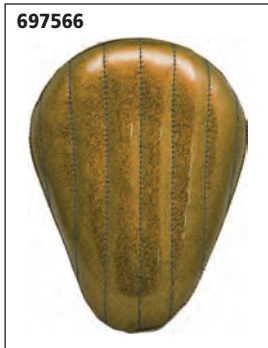

## Metal Flake Eliminator Solo Seats by LaRosa Design

The Eliminator metal flake solo seats are a retro kick back styling of the good old years. The seats are made of top quality grade vinyl with ultra comfortable high density foam mounted to a black powder coated carbon steel seat pan in two sizes. Includes front mount T-bar. Available in Tuck & Roll or Diamond Tuck stitching in a variety of metal flake colors including American Spirit design. Made in the USA. Universal fitment for most Harley models.

### Narrow Eliminator seat 13"long by 9"wide:

697550	Red Tuck & Roll	\$109.99
697551	Red Diamond Tuck	\$109.99
697554	Blue Tuck & Roll	\$109.99
697555	Blue Diamond Tuck	\$109.99
697558	Green Tuck & Roll	\$109.99
697559	Green Diamond Tuck	\$109.99
697562	White Tuck & Roll	\$109.99
697563	White Diamond Tuck	\$109.99
697566	Gold Tuck & Roll	\$109.99
697567	Gold Diamond Tuck	\$109.99
697570	Black Tuck & Roll	\$109.99
697571	Black Diamond Tuck	\$109.99
697574	American Spirit Tuck & Roll	\$119.99

**NEW**

*LaRosa*  
design

**Metal Flake Eliminator Solo Seats by LaRosa Design**

The Eliminator metal flake solo seats are a retro kick back styling of the good old years. The seats are made of top quality grade vinyl with ultra comfortable high density foam mounted to a black powder coated carbon steel seat pan in two sizes. Includes front mount T-bar. Available in Tuck & Roll or Diamond Tuck stitching in a variety of metal flake colors including American Spirit design. Made in the USA. Universal fitment for most Harley models.