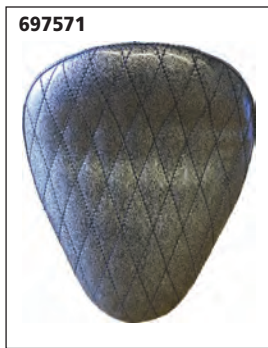

## Metal Flake Eliminator Solo Seats by LaRosa Design

The Eliminator metal flake solo seats are a retro kick back styling of the good old years. The seats are made of top quality grade vinyl with ultra comfortable high density foam mounted to a black powder coated carbon steel seat pan in two sizes. Includes front mount T-bar. Available in Tuck & Roll or Diamond Tuck stitching in a variety of metal flake colors including American Spirit design. Made in the USA. Universal fitment for most Harley models.

**NEW**

*LaRosa*  
design

**Metal Flake Eliminator Solo Seats by LaRosa Design**

The Eliminator metal flake solo seats are a retro kick back styling of the good old years. The seats are made of top quality grade vinyl with ultra comfortable high density foam mounted to a black powder coated carbon steel seat pan in two sizes. Includes front mount T-bar. Available in Tuck & Roll or Diamond Tuck stitching in a variety of metal flake colors including American Spirit design. Made in the USA. Universal fitment for most Harley models.