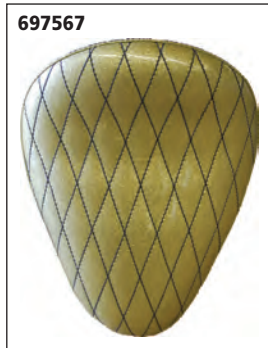

## Metal Flake Eliminator Solo Seats by LaRosa Design

The Eliminator metal flake solo seats are a retro kick back styling of the good old years. The seats are made of top quality grade vinyl with ultra comfortable high density foam mounted to a black powder coated carbon steel seat pan in two sizes. Includes front mount T-bar. Available in Tuck & Roll or Diamond Tuck stitching in a variety of metal flake colors including American Spirit design. Made in the USA. Universal fitment for most Harley models.

**NEW**

*LaRosa*  
design

**Metal Flake Eliminator Solo Seats by LaRosa Design**

The Eliminator metal flake solo seats are a retro kick back styling of the good old years. The seats are made of top quality grade vinyl with ultra comfortable high density foam mounted to a black powder coated carbon steel seat pan in two sizes. Includes front mount T-bar. Available in Tuck & Roll or Diamond Tuck stitching in a variety of metal flake colors including American Spirit design. Made in the USA. Universal fitment for most Harley models.